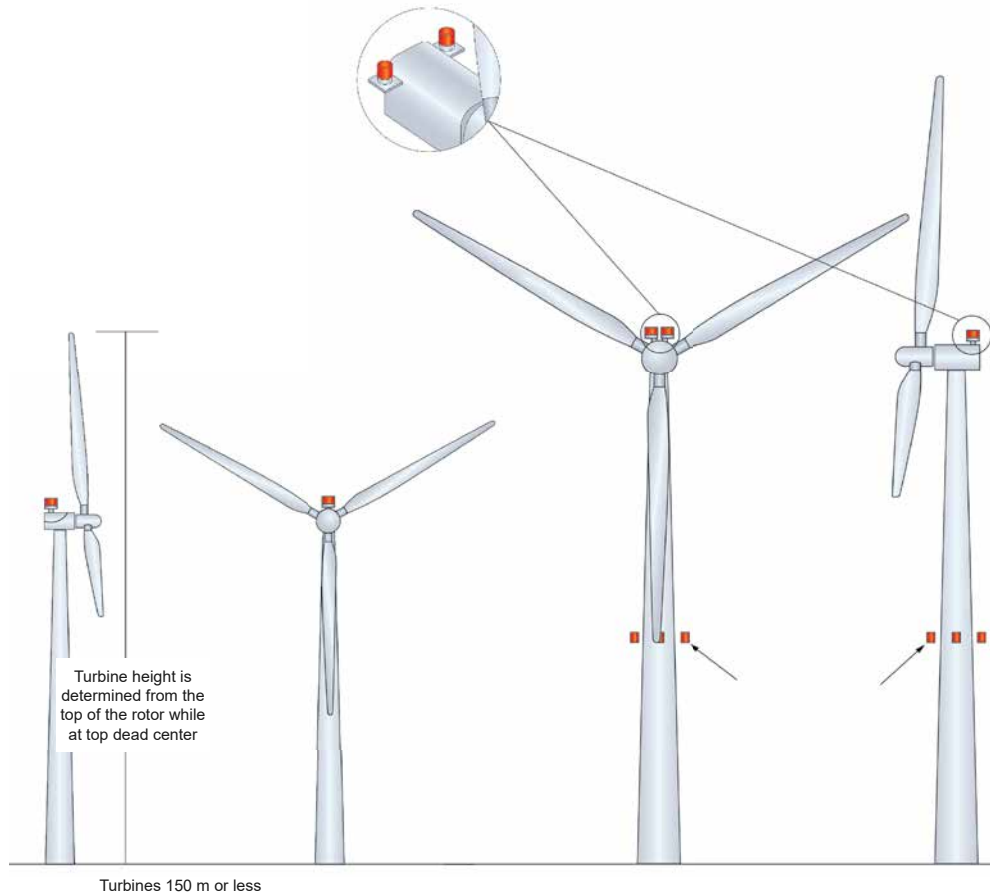

ICAO Lighting Wind Turbines

Day / Twilight Protection = Wind Turbine Off-White Paint

An aeronautical study is required to determine lighting requirements on wind turbines taller than 315 m.

 = Medium Intensity Type B Flashing Red

 = Low Intensity Type E or Low Intensity Types A or B Configured to flash in sync