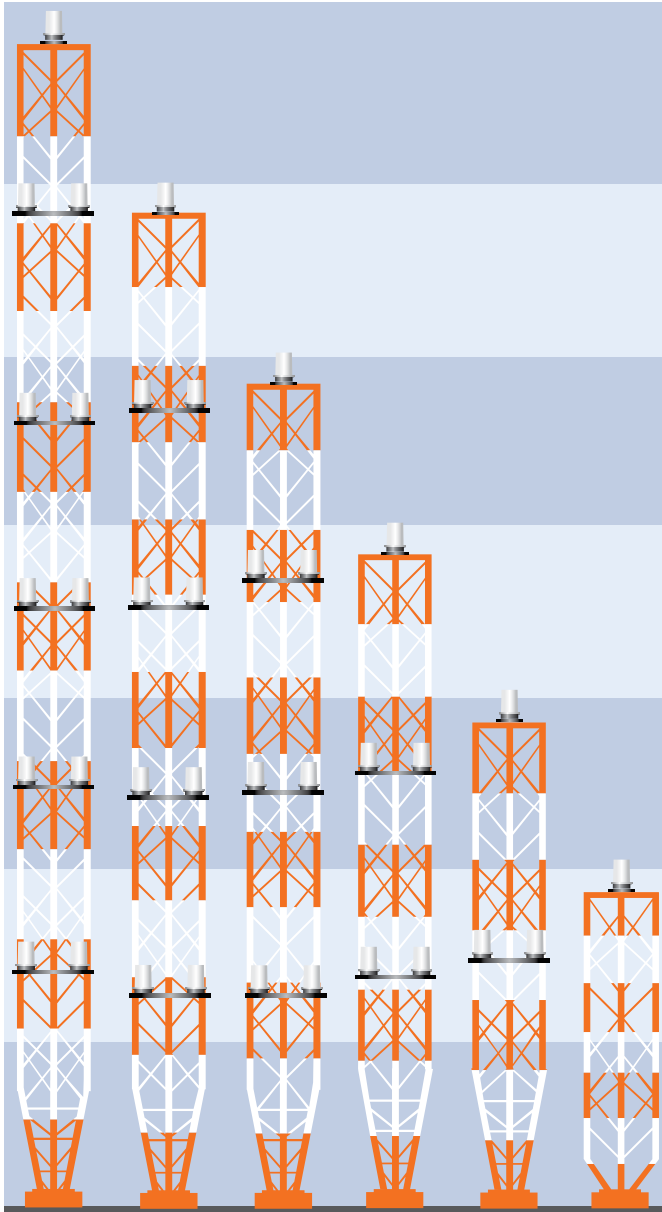

ICAO Lighting White Type A

Flashing white medium intensity lights for day and night
ICAO Annex 14, 8th Edition

525 - 630 m*

➤ 11 medium intensity type A flashing white beacons

420 - 525 m*

➤ 9 medium intensity type A flashing white beacons

315 - 420 m*

➤ 7 medium intensity type A flashing white beacons

210 - 315 m*

➤ 5 medium intensity type A flashing white beacons

105 - 210 m*

➤ 3 medium intensity type A flashing white beacons

45 - 105 m*

➤ 1 medium intensity type A flashing white beacon